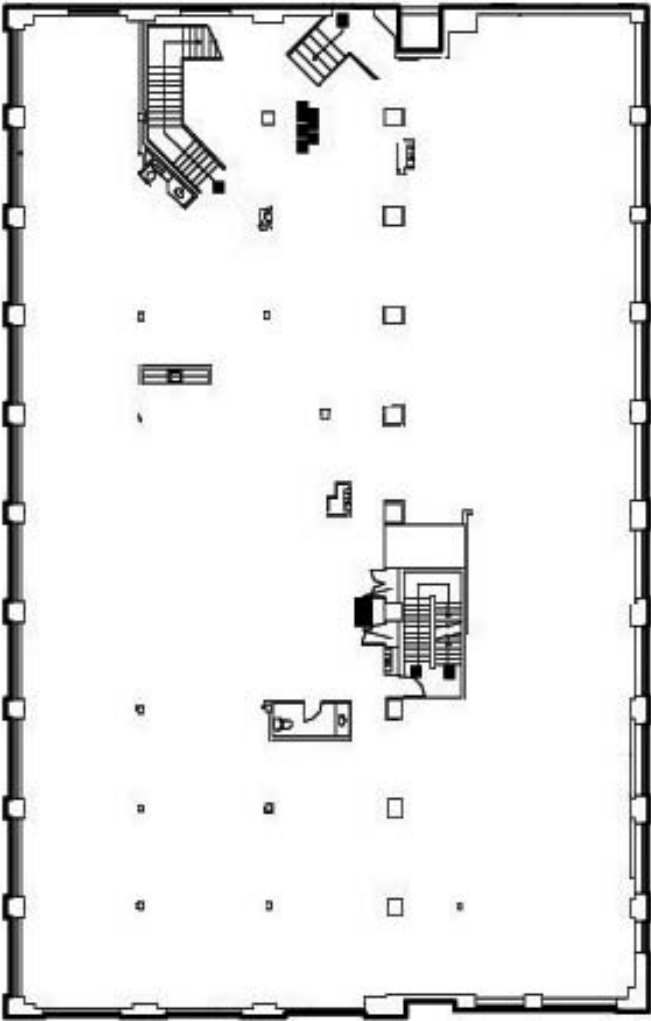

For more information or to arrange a tour, please contact
Honor Sewell at 416.593.6420 ext. 34