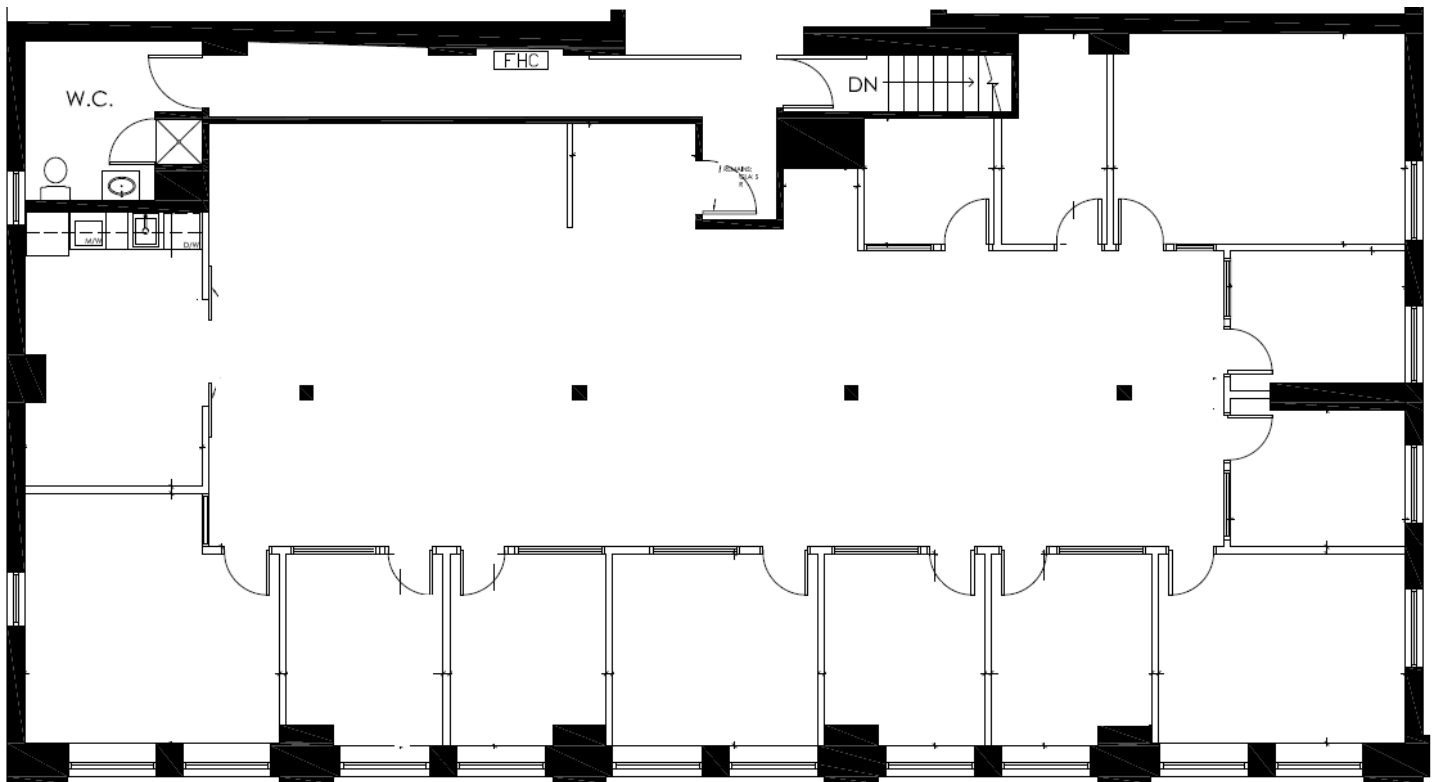

## Suite #400 – 3,568 sq.ft.

### SUITE DESCRIPTION

Full top floor. Excellent build out with multiple offices, meeting/breakout rooms, boardroom, kitchenette and 2 private washrooms. Original hardwood floors and large operable windows overlooking treelined Soho and Phoebe Streets.