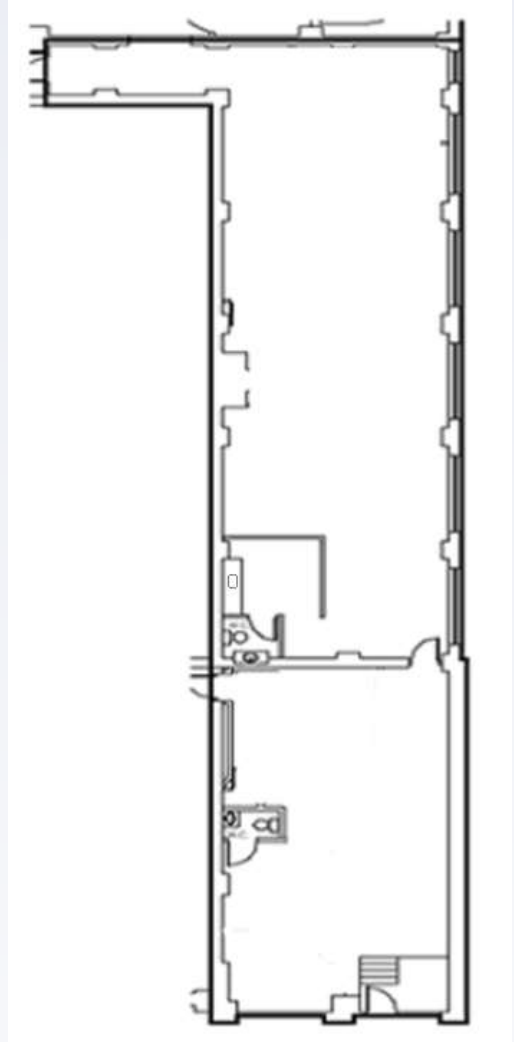

For further information, or to book a tour please contact
Honor Sewell 416.593.6420