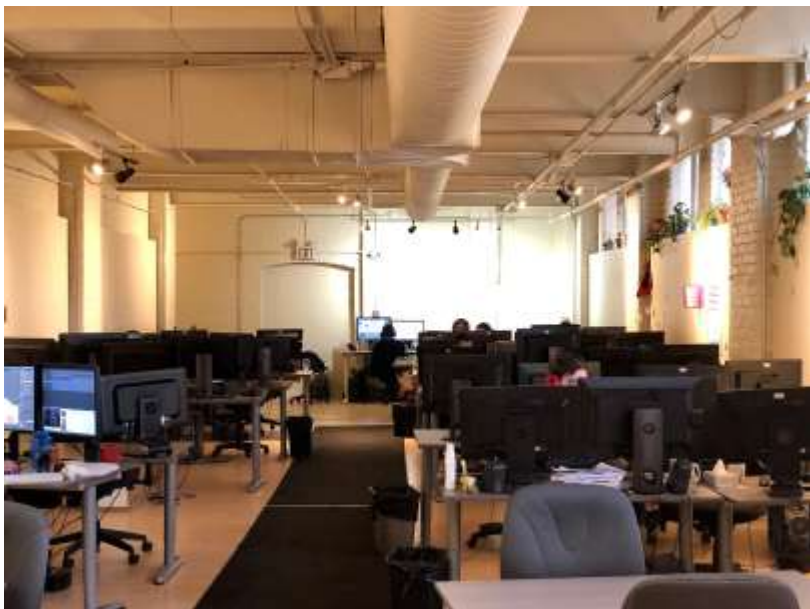

# King West Centre

3,723 sq ft available this fall

Beautiful character building located in the heart of Liberty Village.

## Building Specifications

Rent Call for details

Available September 1/20

Details Ideal studio, production or creative use. Open plan with kitchenette, 2 private washrooms and high ceilings.

Clear span space.